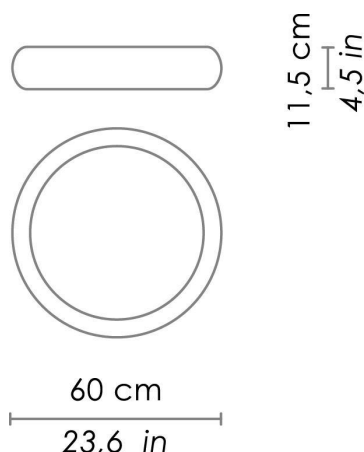

TREVISO

WALL

Wall-ceiling lamps, with diffuser in mouth-blown, satin-finish opal triplex glass; matt white, black or grey painted metal frame; white painted metal frame, with outer finishing in matt white, black or grey painted (customisable on request).

The product is suitable for indoor use only.

CODE	COLOR
ZA-LD120313B	White
ZA-LD120313G	White - grey
ZA-LD120313N	White - black

DIMENSIONS AND HOLES

Dimensions	Ø 60 - 11,5 cm / Ø 23,6 - 4,5 in

ILLUMINOTECHNICAL SPECIFICATIONS

Source	LED
Power LED	27,5 W
Total Watt	29 W
Lumen LED board	3450 lm
Lumen lamp	2070 lm
Beam angle	120°
Colour temperature	3000 K
CRI	>90
Dimmer	TRIAC
Lamp life	minimum 2 years guaranteed

ILLUMINOTECHNICAL SPECIFICATIONS

Driver	included
Voltage	220-240 V
Frequency	50/60 Hz